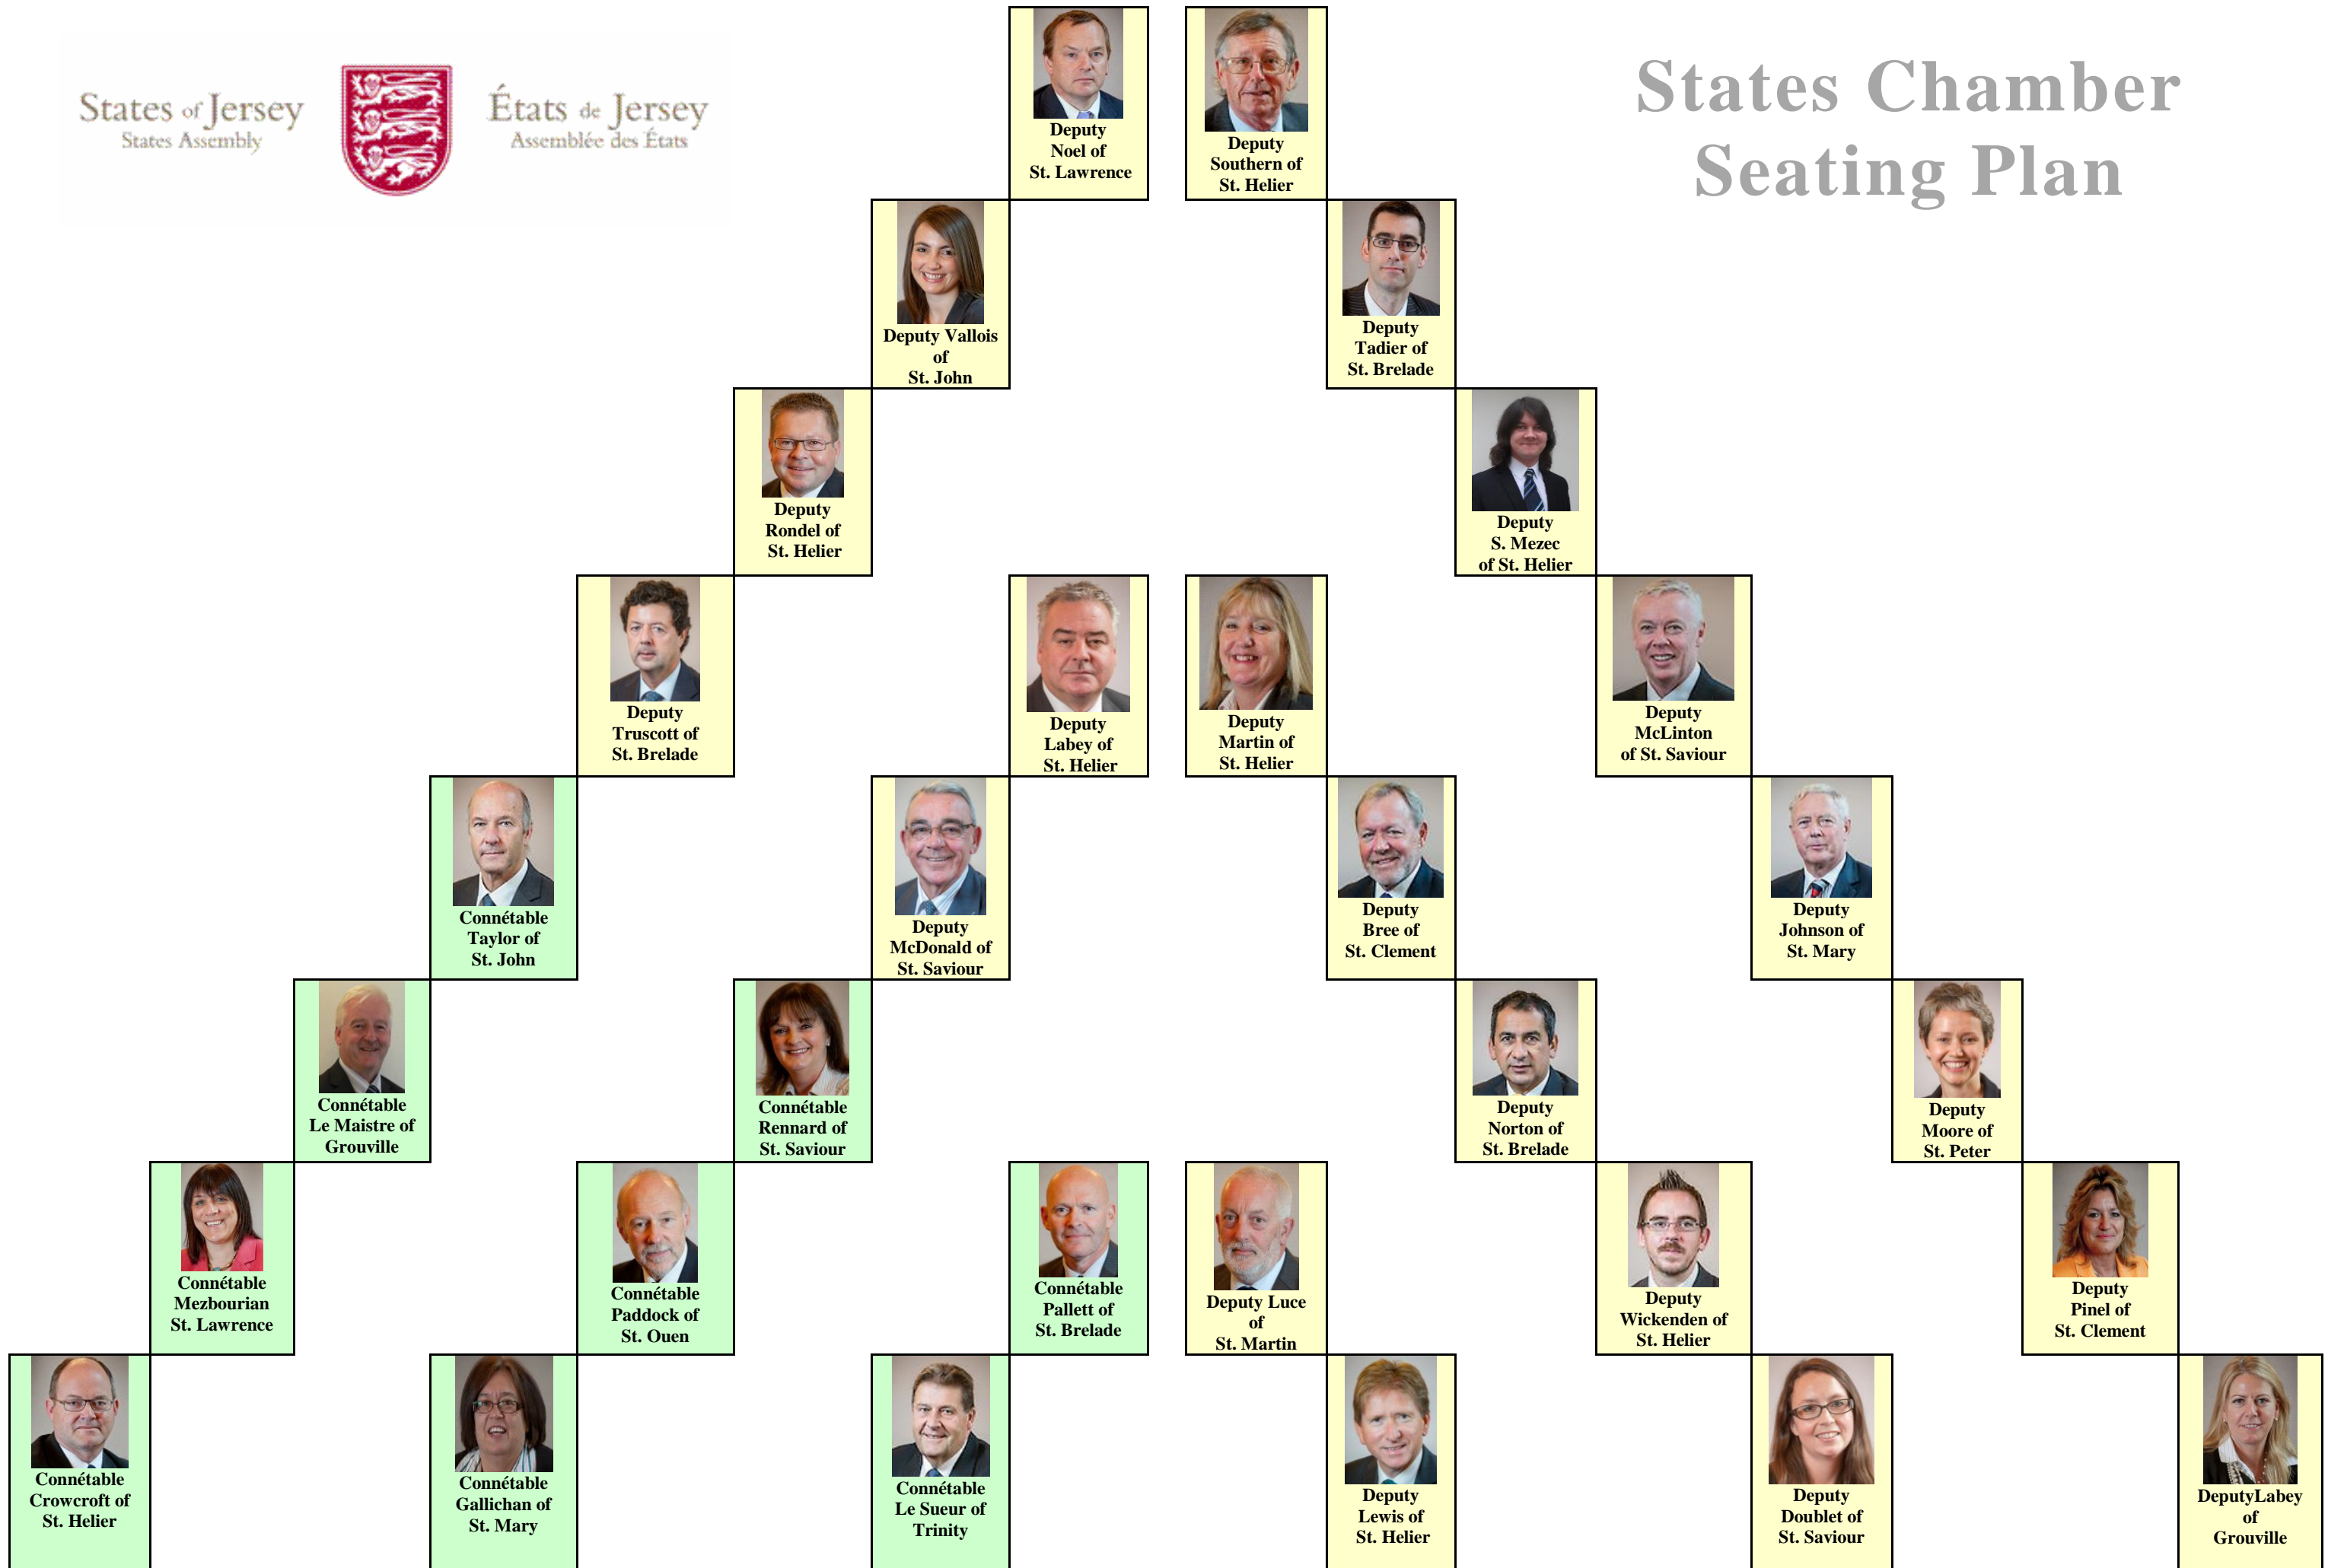

States Chamber Seating Plan

**Connétable
Refault of
St. Peter**

**Connétable
Le Troquer
St. Martin**

**Connétable
Norman
St. Clement**

**Deputy Renouf
of
St. Ouen**

**Deputy
Lewis of
St. Saviour**

**Deputy
Bryans of
St. Helier**

**Senator
Routier**

**Senator
Maclean**

**Senator
Ozouf**

**Deputy
Higgins of
St. Helier**

**Deputy
Hilton of
St. Helier**

The Dean

**Senator
Gorst**

**Senator
Ferguson**

**Senator
Green**

**Deputy
Maçon of
St. Saviour**

**Deputy Pryke
of
Trinity**

**Senator
Bailhache**

**Senator
Farnham**

**Greffier of
the States**

**Deputy
Greffier**

**Deputy
Le Fondré
of
St. Lawrence**

**Attorney
General**

Usher

Bailiff

**H.E. Lieutenant
Governor**

**Solicitor
General**